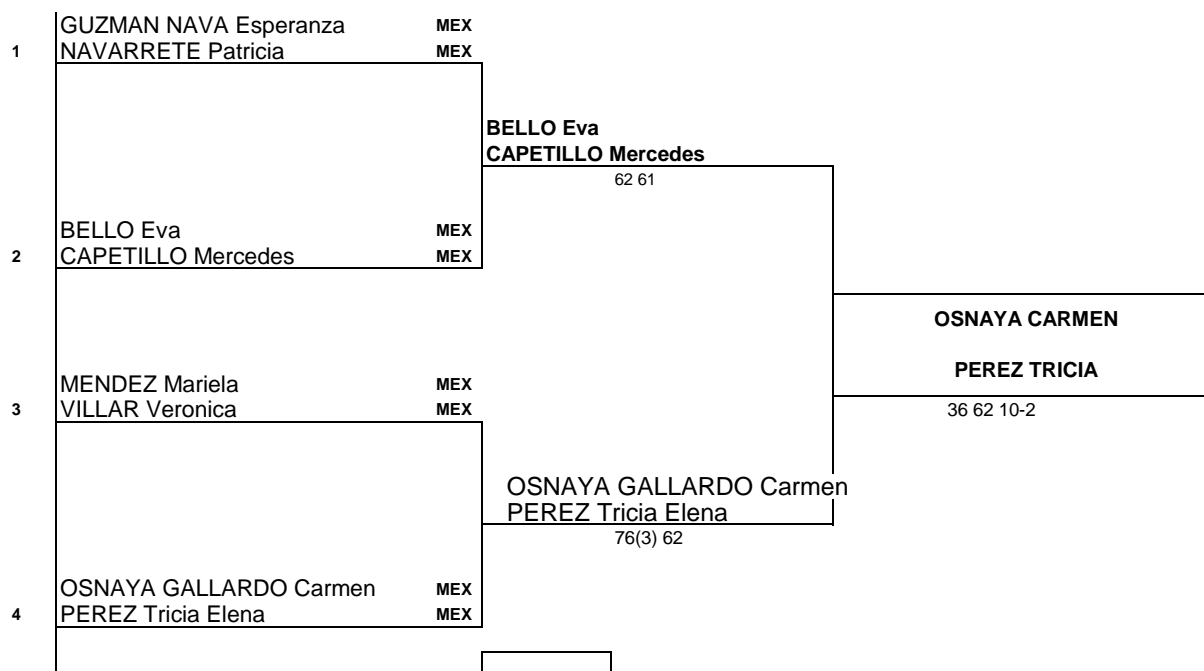

XXXIII Copa Kurt Heyn 2016

35 ITF WOMEN'S DOUBLES

Mexico City
ITF Grade III
10-oct-16
Red Clay

| Acc. Ranking Seeded players | | Draw | |
|-----------------------------|---|--------------------------|--------------------|
| Rkg Date | 1 | Date | Time |
| Top DA | 2 | | 12-oct-16 |
| Last DA | 3 | | ITF Supervisor |
| | 4 | | Miguel Angel Bravo |
| Seed rank | 5 | | ITF Referee |
| Rkg Date | 6 | Tournament Director | |
| Top seed | 7 | Fernando Reyes Castañeda | |
| Last seed | 8 | | |

XXXIII Copa Kurt Heyn 2016

45 ITF WOMEN'S DOUBLES

Mexico City
ITF Grade III
10-oct-16
Red Clay

| Acc. Ranking Seeded players | | Draw | |
|-----------------------------|---|--------------------------|------|
| Rkg Date | 1 | Date | Time |
| Top DA | 2 | 12-oct-16 | |
| Last DA | 3 | ITF Supervisor | |
| | 4 | Miguel Angel Bravo | |
| Seed rank | 5 | ITF Referee | |
| Rkg Date | 6 | Tournament Director | |
| Top seed | 7 | Fernando Reyes Castañeda | |
| Last seed | 8 | | |