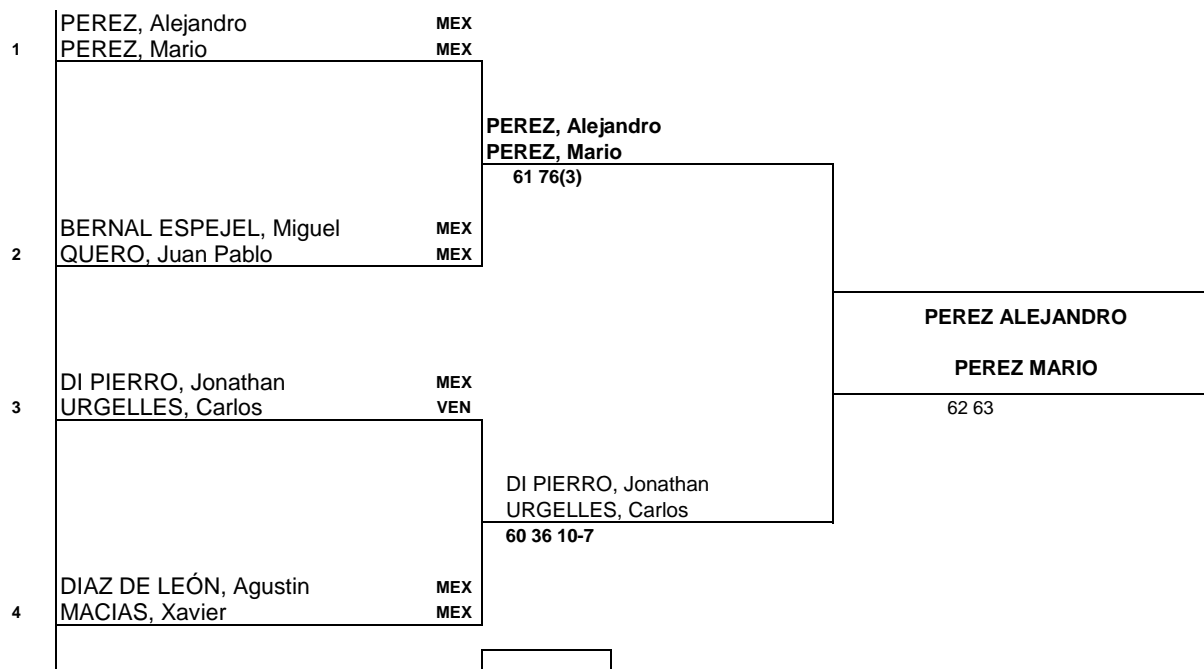

XXXIII Copa Kurt Heyn 2016

35 ITF MEN'S DOUBLES

Mexico City
ITF Grade III
10-oct-16
Red Clay

| Acc. Ranking Seeded players | | Draw | |
|-----------------------------|---|--------------------------|--------------------|
| Rkg Date | 1 | Date | Time |
| Top DA | 2 | | 12-oct-16 |
| Last DA | 3 | | ITF Supervisor |
| | 4 | | Miguel Angel Bravo |
| Seed rank | 5 | Tournament Director | ITF Referee |
| Rkg Date | 6 | | |
| Top seed | 7 | | |
| Last seed | 8 | Fernando Reyes Castañeda | |

XXXIII Copa Kurt Heyn 2016

45 ITF MEN'S DOUBLES

Mexico City
ITF Grade III
10-oct-16
Red Clay

| Acc. Ranking Seeded players | | Draw | |
|-----------------------------|---|--------------------------|--------------------|
| Rkg Date | 1 | Date | Time |
| Top DA | 2 | | 12-oct-16 |
| Last DA | 3 | | ITF Supervisor |
| | 4 | | Miguel Angel Bravo |
| Seed rank | 5 | Tournament Director | ITF Referee |
| Rkg Date | 6 | | |
| Top seed | 7 | | |
| Last seed | 8 | Fernando Reyes Castañeda | |