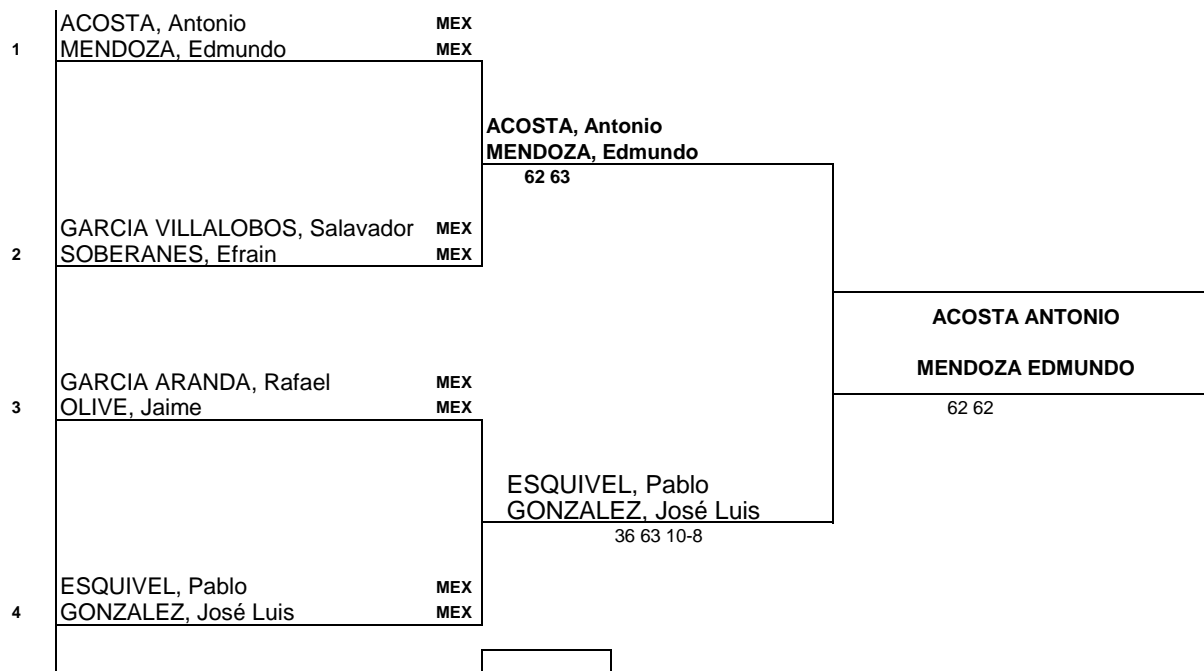

XXXIII Copa Kurt Heyn 2016

35 ITF MEN'S DOUBLES

Mexico City
ITF Grade III
10-oct-16
Red Clay

| Acc. Ranking Seeded players | | Draw | |
|-----------------------------|---|--------------------------|--------------------|
| Rkg Date | 1 | Date | Time |
| Top DA | 2 | | 12-oct-16 |
| Last DA | 3 | | ITF Supervisor |
| | 4 | | Miguel Angel Bravo |
| Seed rank | 5 | Tournament Director | ITF Referee |
| Rkg Date | 6 | | |
| Top seed | 7 | | |
| Last seed | 8 | Fernando Reyes Castañeda | |

XXXIII Copa Kurt Heyn 2016

45 ITF MEN'S DOUBLES

Mexico City
ITF Grade III
10-oct-16
Red Clay

| Acc. Ranking Seeded players | | Draw | |
|-----------------------------|---|--------------------------|--------------------|
| Rkg Date | 1 | Date | Time |
| Top DA | 2 | | 12-oct-16 |
| Last DA | 3 | | ITF Supervisor |
| | 4 | | Miguel Angel Bravo |
| Seed rank | 5 | Tournament Director | ITF Referee |
| Rkg Date | 6 | | |
| Top seed | 7 | | |
| Last seed | 8 | Fernando Reyes Castañeda | |