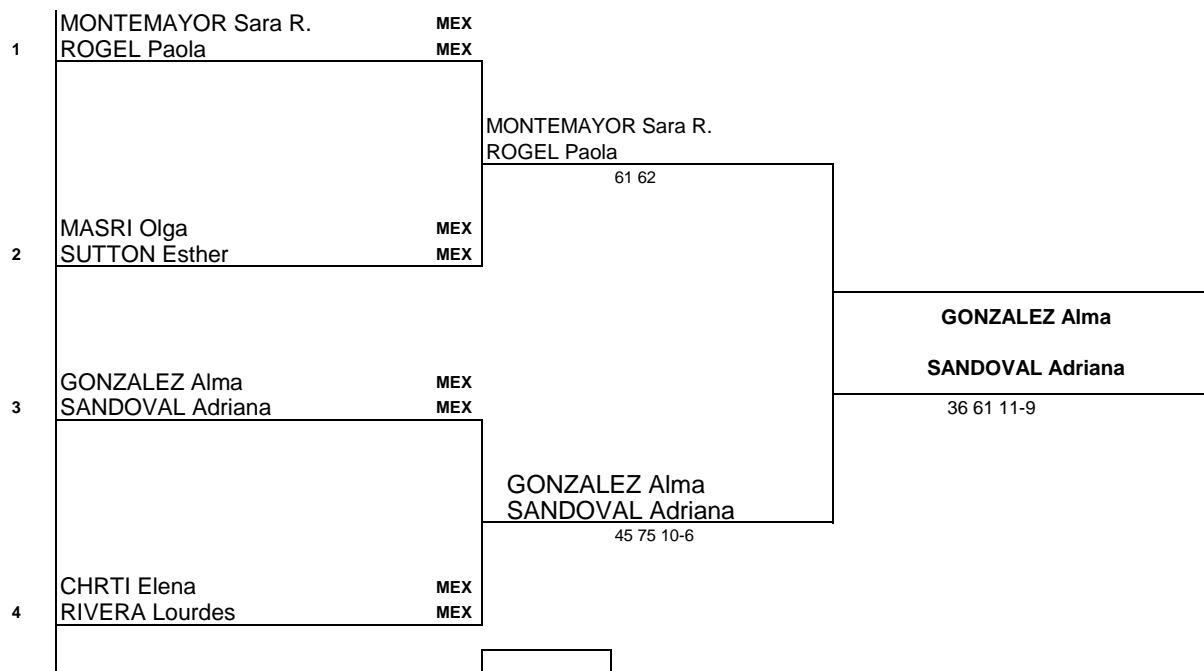

XXXIII Copa Kurt Heyn 2016

45 ITF MEN'S DOUBLES

Mexico City
ITF Grade III
10-oct-16
Red Clay

| Acc. Ranking Seeded players | | Draw | |
|-----------------------------|---|--------------------------|--------------------|
| Rkg Date | 1 | Date | Time |
| Top DA | 2 | | 12-oct-16 |
| Last DA | 3 | | ITF Supervisor |
| | 4 | | Miguel Angel Bravo |
| Seed rank | 5 | Tournament Director | ITF Referee |
| Rkg Date | 6 | | |
| Top seed | 7 | | |
| Last seed | 8 | Fernando Reyes Castañeda | |

XXXIII Copa Kurt Heyn 2016

35 ITF WOMEN'S DOUBLES

Mexico City
ITF Grade III
10-oct-16
Red Clay

| Acc. Ranking Seeded players | | Draw | |
|-----------------------------|---|--------------------------|--------------------|
| Rkg Date | 1 | Date | Time |
| Top DA | 2 | | 12-oct-16 |
| Last DA | 3 | | ITF Supervisor |
| | 4 | | Miguel Angel Bravo |
| Seed rank | 5 | | ITF Referee |
| Rkg Date | 6 | Tournament Director | |
| Top seed | 7 | Fernando Reyes Castañeda | |
| Last seed | 8 | | |